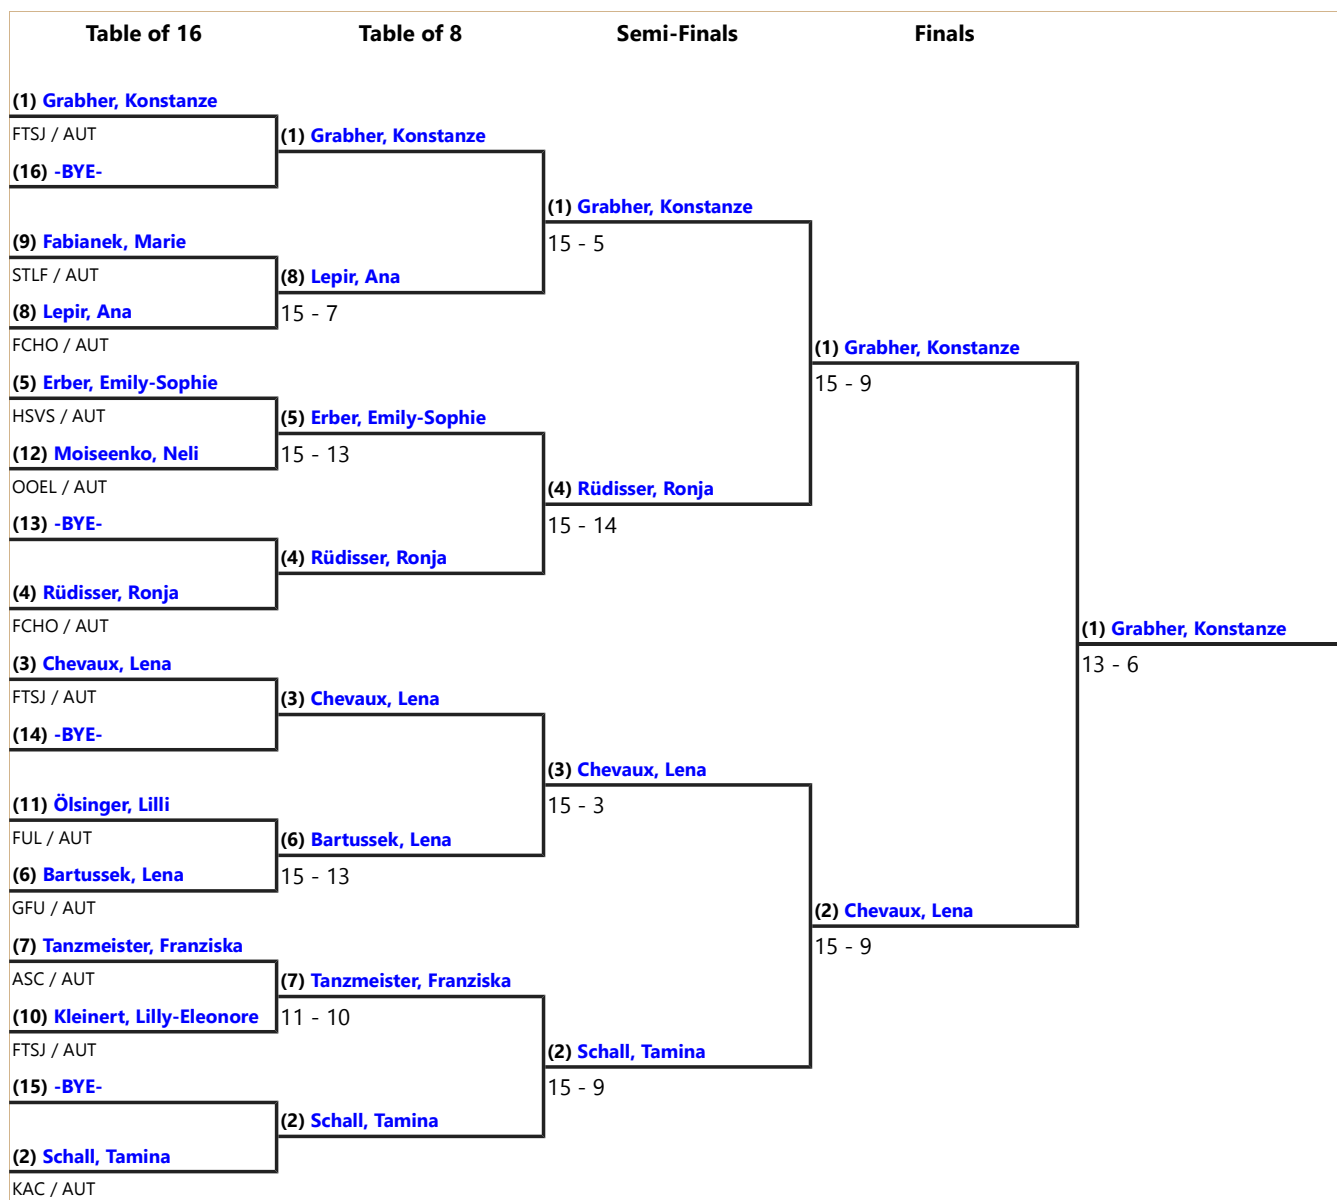

9	Fabianek, Marie		STLF	AUT	2	0,50	15	16	-1	Advanced
10	Kleinert, Lilly-Eleonore	6	FTSJ	AUT	2	0,40	16	11	+5	Advanced
11	Ölsinger, Lilli	16	FUL	AUT	1	0,25	13	17	-4	Advanced
12	Moiseenko, Neli	6	OOEL	AUT	1	0,25	14	19	-5	Advanced
13	Platzgummer, Lina	11	GFU	AUT	1	0,25	10	16	-6	Eliminated
14	Obenaus, lilli		STLF	AUT	1	0,20	14	24	-10	Eliminated
15	Gruy, Sophie Cathrin		OOEL	AUT	0	0,00	11	25	-14	Eliminated
16	Kellner, Anna-Maria		UWK	AUT	0	0,00	4	20	-16	Eliminated

ROUND #2 - DE - SCORES

Results generated by Fencing Time v4.3 Tournament Software

www.FencingTime.com

Copyright © 2017 by Fencing Time, LLC